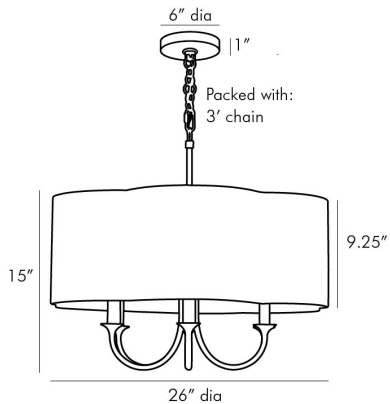

## RITTENHOUSE SMALL CHANDELIER

89562

H: 22 IN, Dia: 26.00 IN

Antique Brass, Off-White Linen

Contract Suitable As Is

Showcasing a silhouette out of the Arteriors archives this distinct six-light chandelier needs no introduction. The Rittenhouse Chandelier beautifully blends natural materials with traditional shapes boasting sweeping arched steel arms finished in antique brass and updated with an off-white linen shade with off-white cotton lining. Damp-rated, although limited covered outdoor conditions may affect finish. Also

### DIMENSIONS

Shade	Top: 29.00 IN, Dia: 29.00 IN, Side: 9.25 IN
Chandelier	H: 15 IN, Dia: 26.00 IN
Minimum Hanging Height	22 IN
Maximum Hanging Height	58 IN
Canopy	H: 1 IN, Dia: 6.00 IN